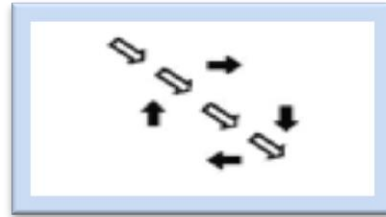

WESTERN STATES EQUESTRIAN DRILL TEAM ASSOC. 2022 ADDITIONAL REQUIRED MANEUVERS

1. NULL & VOID

Independent circle(s) crossed by a column(s) passing in front of or behind each approaching rider.

Variations: single or multiple columns, multiple circles, 2s, etc.

2. PINWHEEL OR SINGLE SPOKE

Two columns of riders in a closed plane curve with every set of riders equal distance from a fixed center point.

Variations: Singles, 2s, 4s, & 8s.

3. SHOOT THE MOON

Four single file lines approaching center from each corner of the arena, passing by then going to the other corner on the same side.